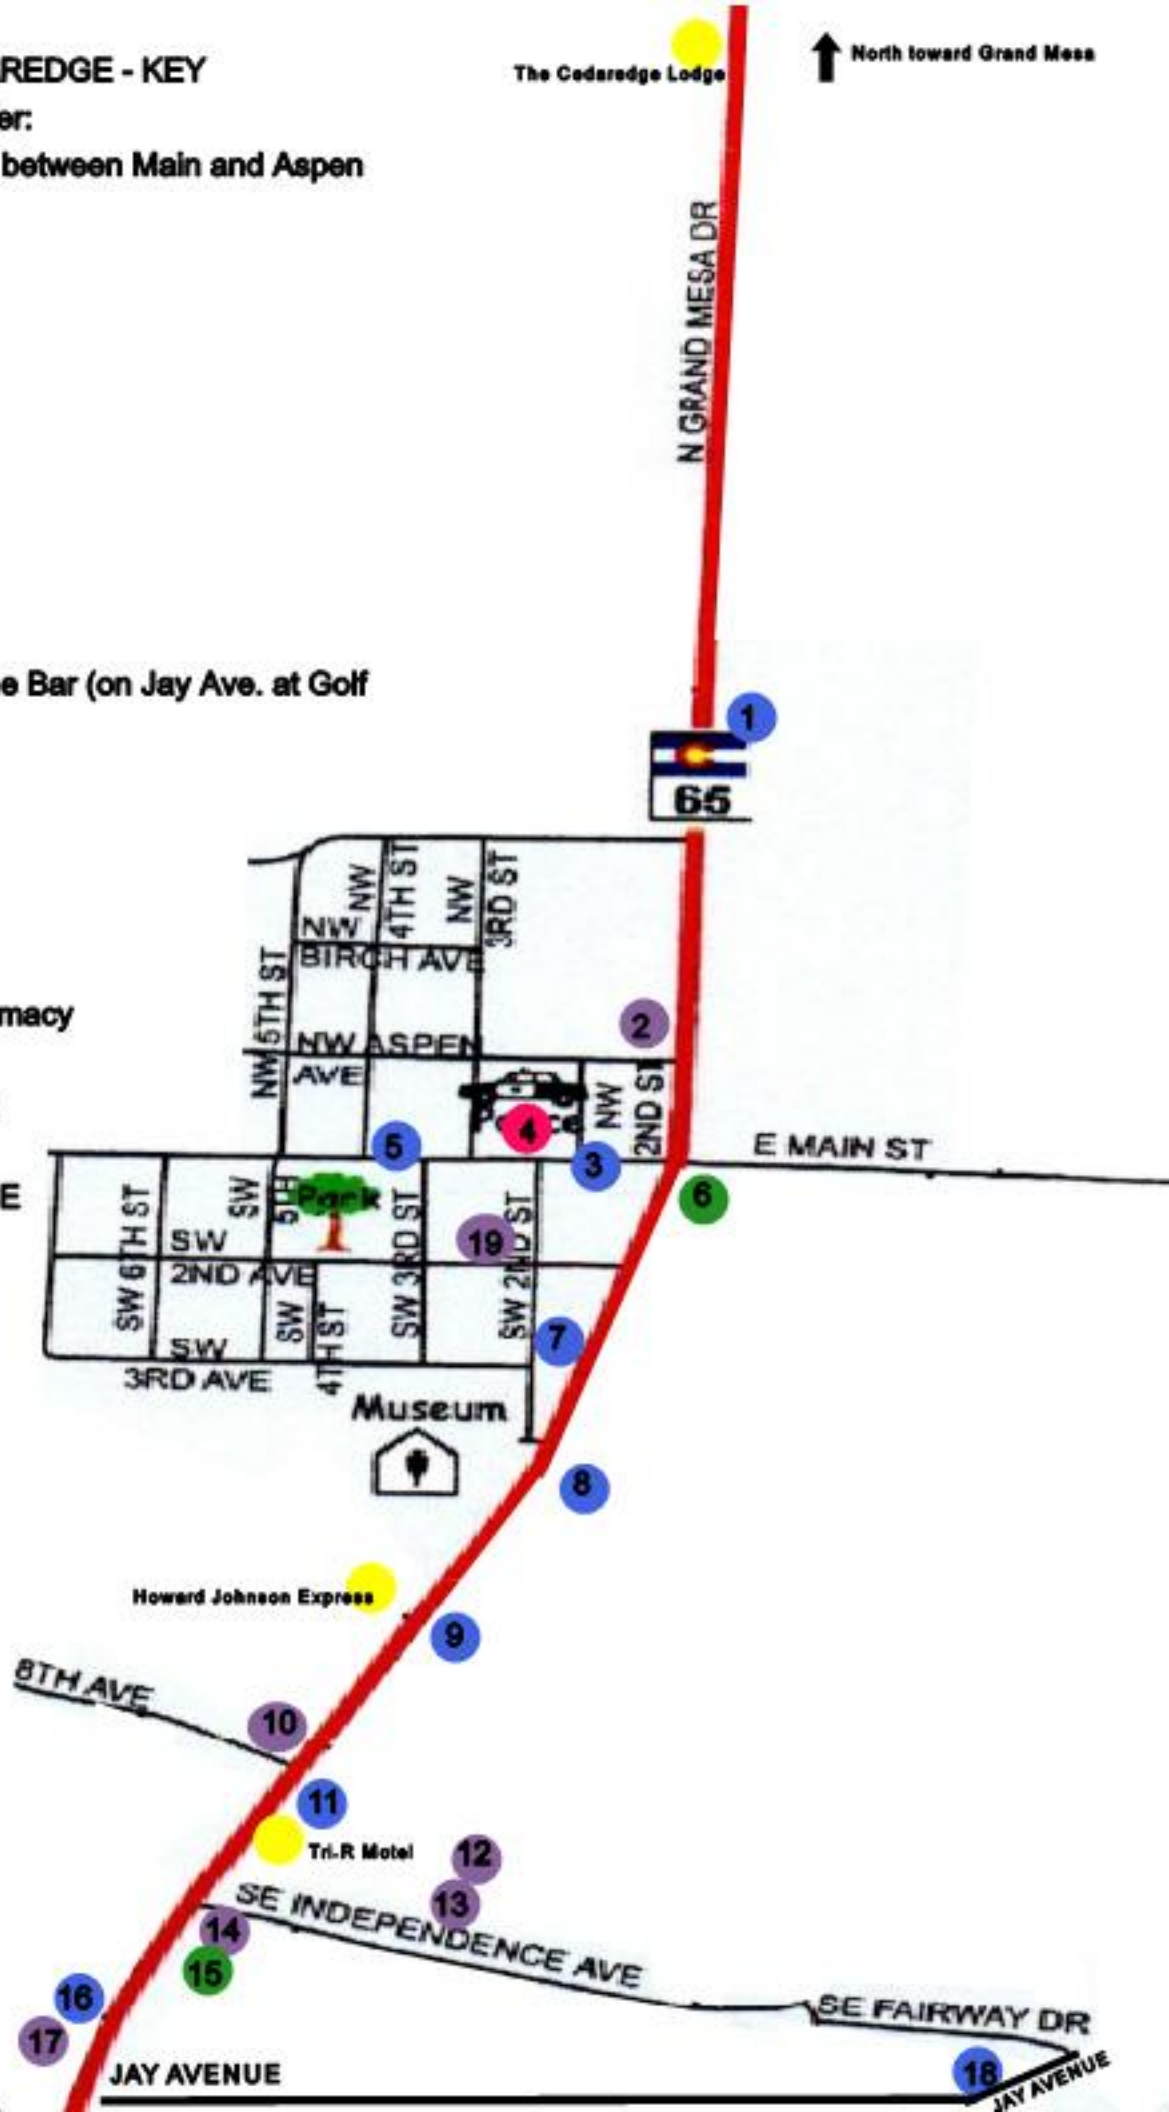

MAP OF CEDAREEDGE - KEY

The Cedaredge Lodge

North toward Grand Mesa

Cedaredge Community Center:

4- located on NW 2nd Street between Main and Aspen

Restaurants:

- 1- Ole Bakery Cafe
- 3- The Apple Orchard
- 5- Pandy Saloon
- 7- The Loading Dock Deli
- 8- Connie's
- 9- Pizza to the Limit
- 11- Subway
- 16- Hong Palace (chinese)
- 18- Wildfire Pizzeria and Wine Bar (on Jay Ave. at Golf Course)

Other:

- 2- Short Branch Liquors
- 6- US Bank/ATM
- 10- Mesa Liquors
- 12-13- Grocery Store & Pharmacy
- 14- Gas/Go-Fer
- 15- Surface Creek Bank/ATM
- 17- Gold Distillery
- 19- Big Johns's Hardware/ACE

South toward Delta