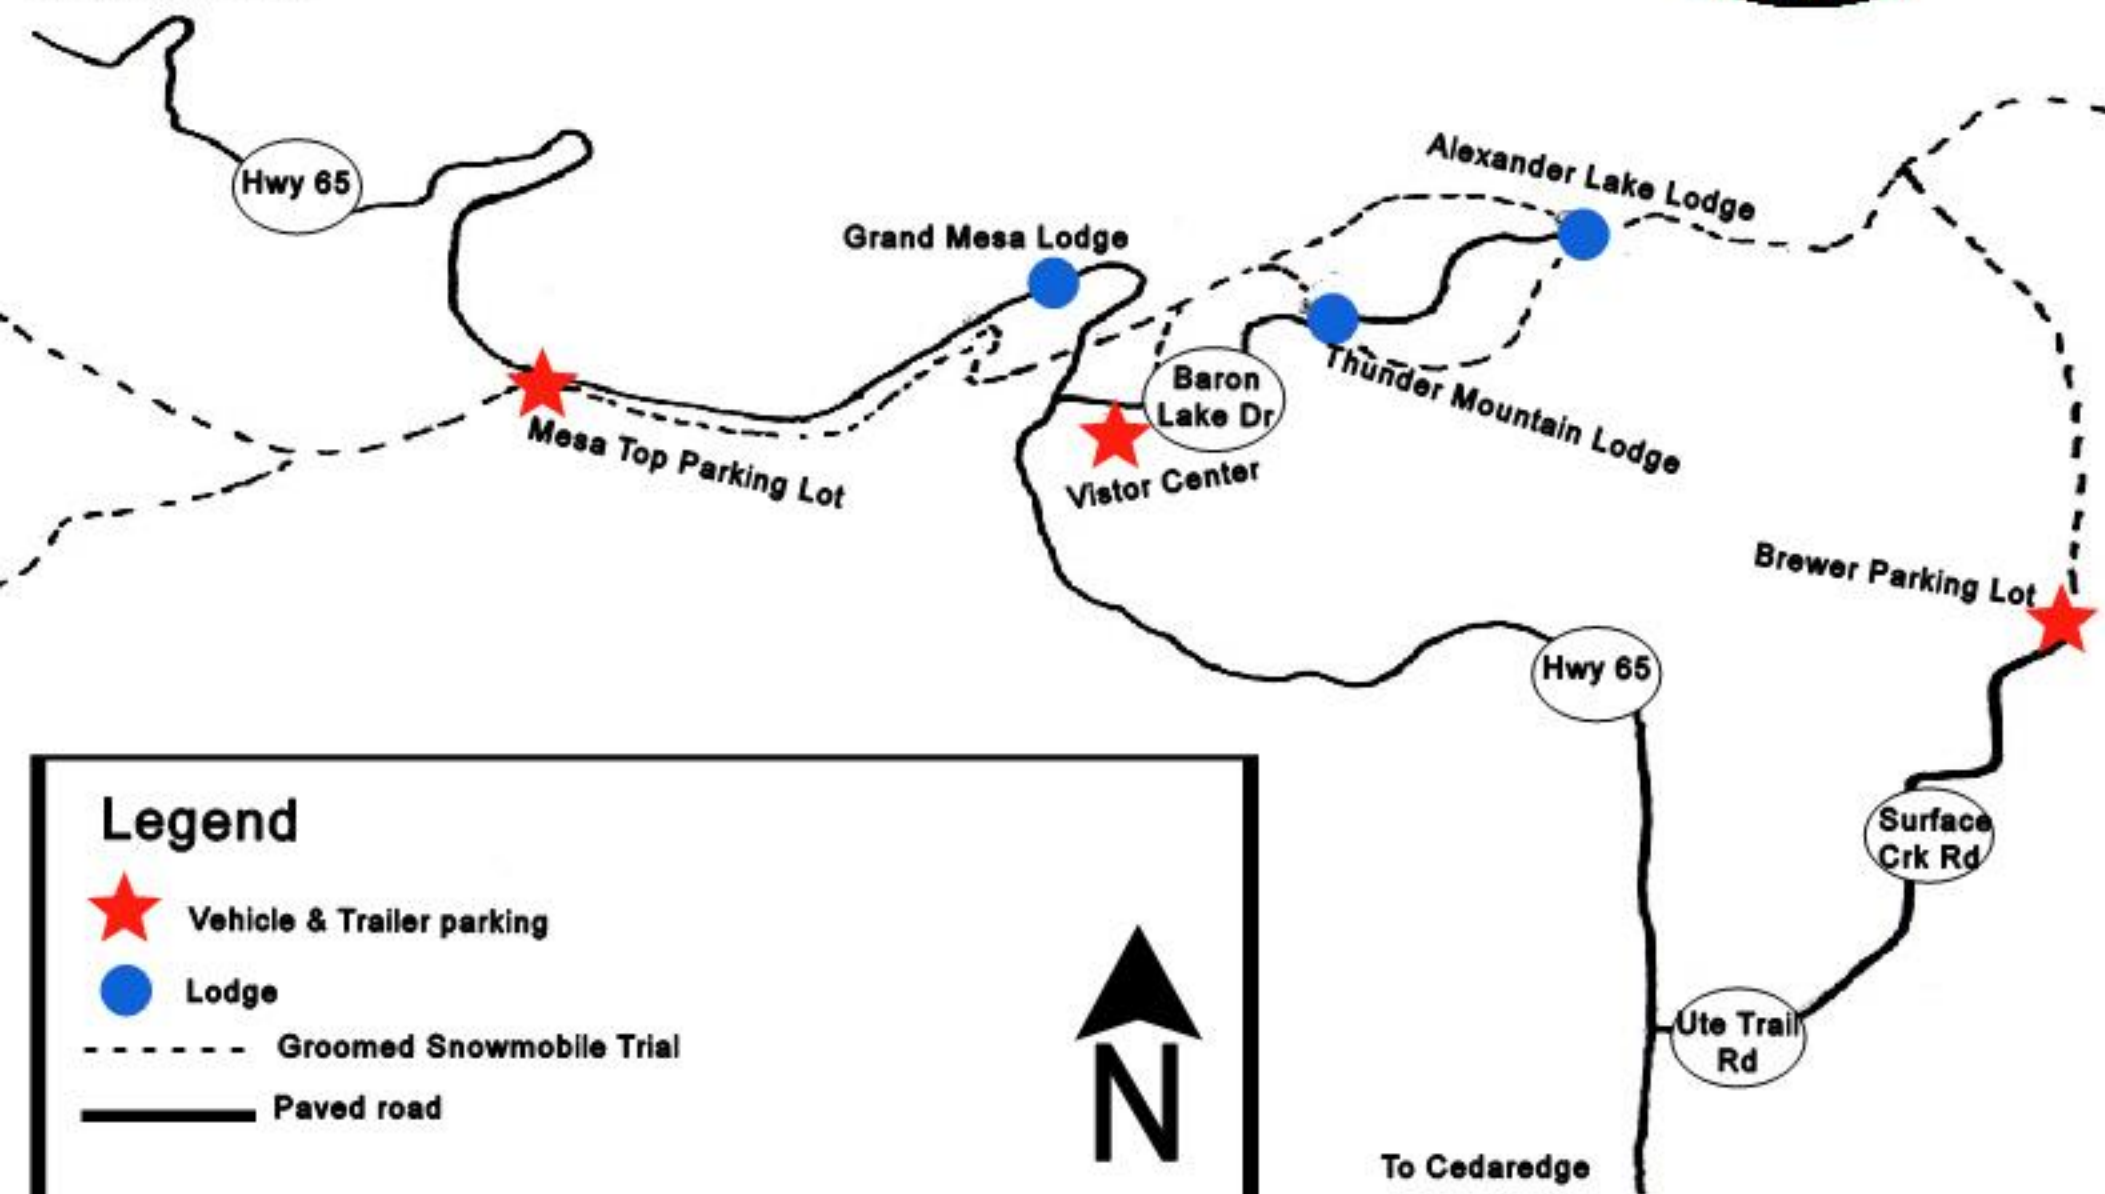

Welcome to the Grand Mesa, Colorado

To Grand Junction

Hwy 65

Grand Mesa Lodge

Alexander Lake Lodge

Mesa Top Parking Lot

Baron Lake Dr

Visitor Center

Thunder Mountain Lodge

Brewer Parking Lot

Hwy 65

Surface Crk Rd

Ute Trail Rd

To Cedaredge

Legend

★ Vehicle & Trailer parking

● Lodge

--- Groomed Snowmobile Trail

— Paved road